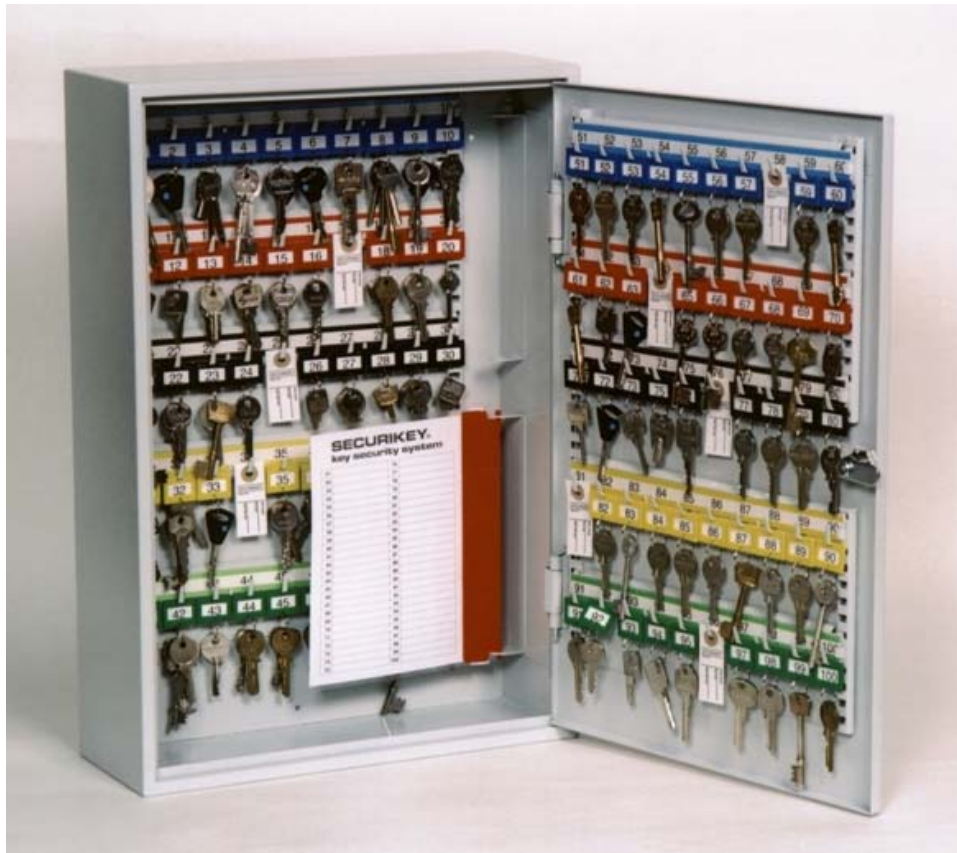

## Key System 100

Holds up to 100 keys  
Key lock as standard  
Other locking options available:  
Manual dial combination lock  
Electronic Combination Lock  
550 x 380 x 80  
Weighs 8 kgs

Tel : 0845 – 6076390  
Email [info@safes4u.co.uk](mailto:info@safes4u.co.uk)