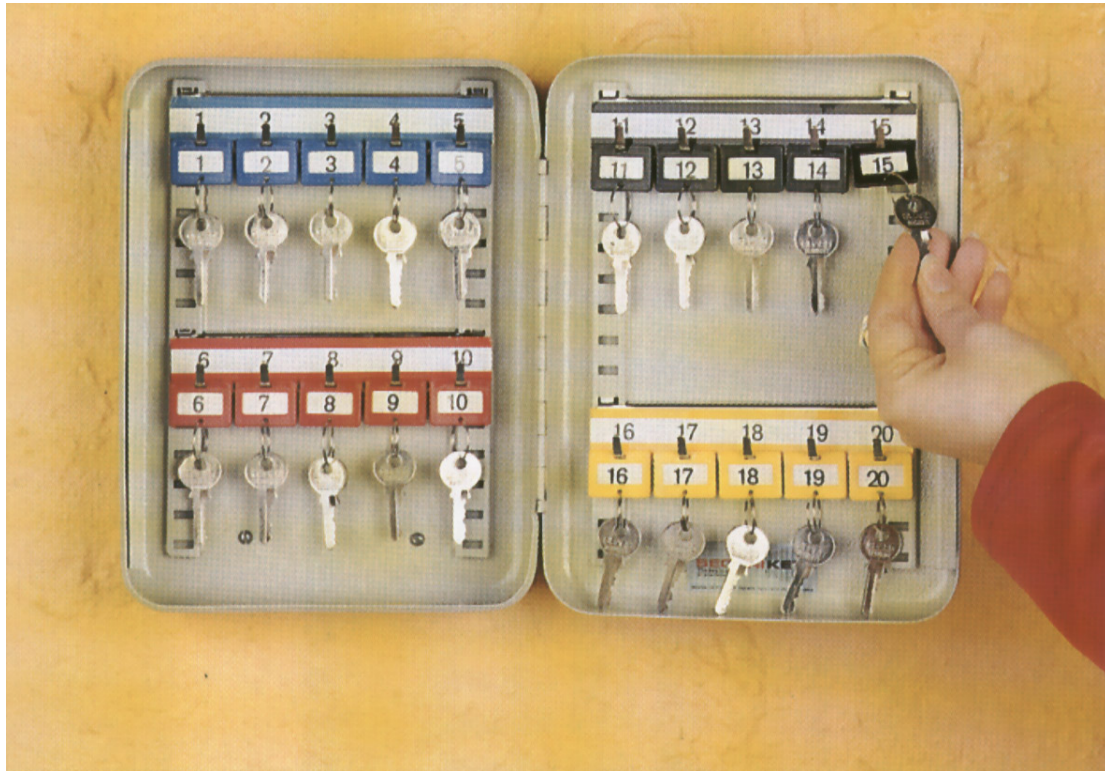

Key System 20

Holds up to 20 keys
Key lock as standard
Other locking options available:
Manual dial combination lock
Electronic Combination Lock
260 x 185 x 75
Weighs 2 kg

Tel : 0845 – 6076390
Email info@safes4u.co.uk