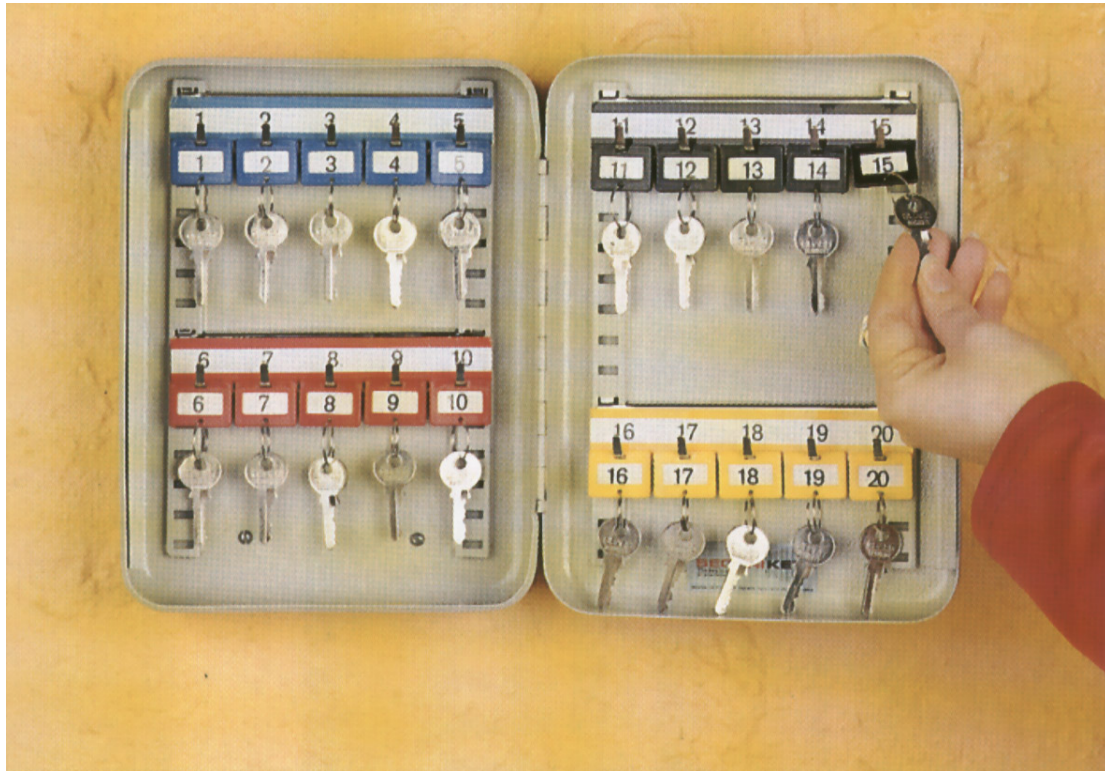

Key System 30

Holds up to 30 keys
Key lock as standard
Other locking options available:
Manual dial combination lock
Electronic Combination Lock
305 x 215 x 80
Weighs 3 kgs

Tel : 0845 – 6076390
Email info@safes4u.co.uk